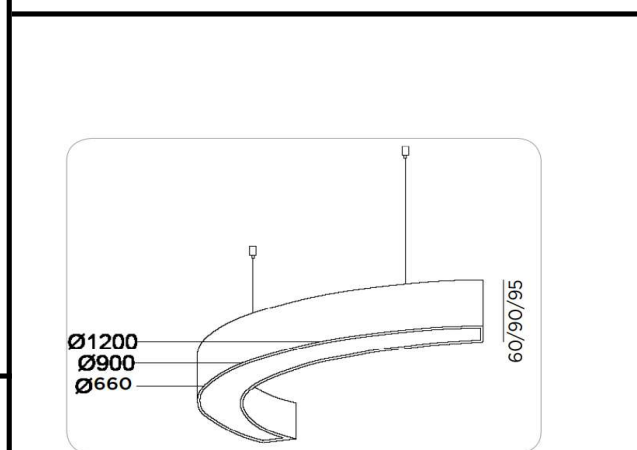

Sovitron Interior Pvt.Ltd.

Model Name

ARC Pendant / DLACARCDPD-70

Description

Architectural Light

Technical description

Image

Dimension	L=Customised H=60/90/95mm
Frame	Aluminium
Color Tempertaure	3000K
Power	70W/m
Total Luminous Flux	5600 lm
Efficacy	80 lm/W
IP rating	50
Color Rendering	≥80
Mounting	Pendant
Optics	White Opal Diffuser
Dimming	NON-Dimmable
Operating Voltage	220-240 VAC
Standard Lifetime	L70 minimum at 50,000 burning hours

Dimension diagram

Custom dimension, coating and installation available upon request

Remarks:-

Address: Plot #7 Saroorpur-Nangla Industrial Area,Ballabgarh-Sohna Road,Faridabad-121005

Email: info@sovitron.com