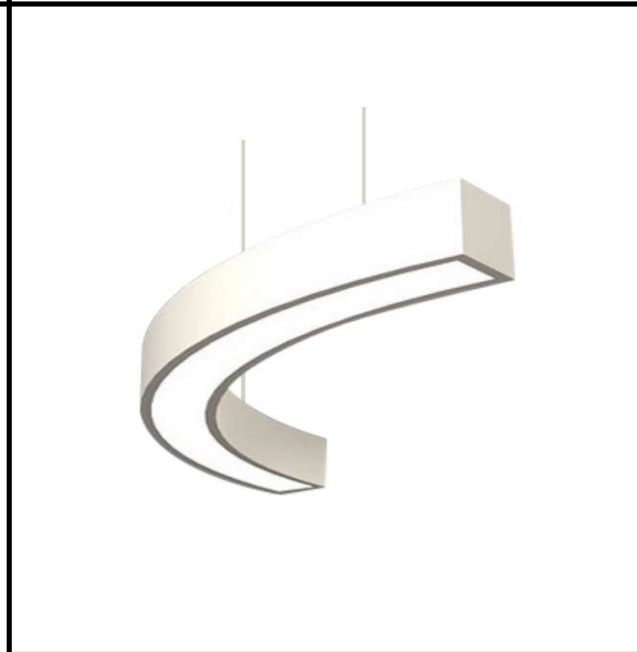

Sovitron Interior Pvt.Ltd.

Model Name

ARC Pendant / DLACARCDPD-70

Description

Architectural Light

Technical description

Image

Dimension	L=Customised H=60/90/95mm
Frame	Aluminium
Color Tempertaure	3000K
Power	70W/m
Total Luminous Flux	5600 lm
Efficacy	80 lm/W
IP rating	50
Color Rendering	≥80
Mounting	Pendant
Optics	White Opal Diffuser
Dimming	NON-Dimmable
Operating Voltage	220-240 VAC
Standard Lifetime	L70 minimum at 50,000 burning hours